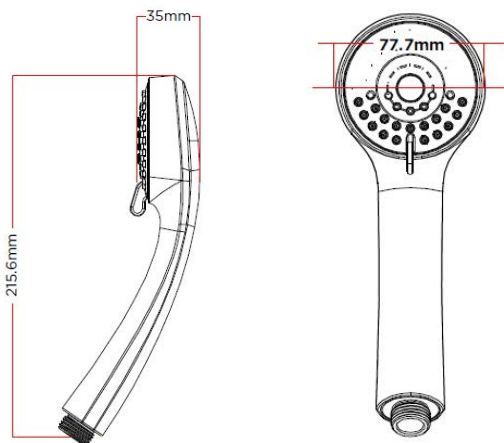

## MELBA HANDHELD SHOWER OPTIONAL 1.5 METRE FLEXI HOSE & BALL JOINT

The Melba Water-Saving Shower, a 4 Star Water Efficiency Labelling and Standards (WELS) rated product, uses non-aerating technology to deliver an economical water flow of 7.5 litres per minute.

With an optional flexi hose and ball joint, the Melba Shower is designed to easily integrate with different shower types, providing a complete water and energy-saving solution. Optional 9 litres per minute Melba Shower available on request.

### FEATURES

- Low-flow, 7.5 litres per minute
- 4 Star WELS rating
- Easily integrates with existing shower fittings
- Streamline design
- Optional 1.5-metre flexi hose and ball joint
- Thread size 1/2" BSP

## SPECIFICATIONS

COLOUR	MODEL	MODEL NUMBER	PRODUCT DIMENSIONS
Chrome	Melba Shower Head: 7.5 l/m	EP-MLB-7.5	77.7mm x 35mm x 215.6mm
3 Years	Melba Shower Head: 9 l/m	EP-MLB-9	77.7mm x 35mm x 215.6mm
	Melba 1.5m Flexi Hose and Ball Joint	EP-MLB-HB	Thread 1/2" BSP