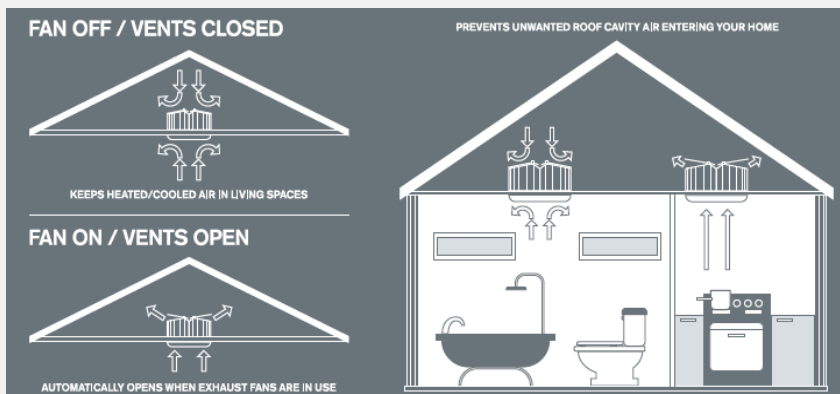

ENERGY SAVING SOLUTIONS

FAN SEAL

FAN SEAL

The Emerald Planet Fan Seal is an innovative way to block unwanted airflow between the ceiling space and your home through ceiling exhaust fans when they are switched off.

The simple one-way vents allow normal airflow when the fan is on.

FEATURES

- Can be installed from inside the house - no ceiling access required

SPECIFICATIONS

MODEL NUMBER	EP-FANSEAL
MATERIAL	Lightweight, fire-resistant polycarbonate
DIMENSIONS	